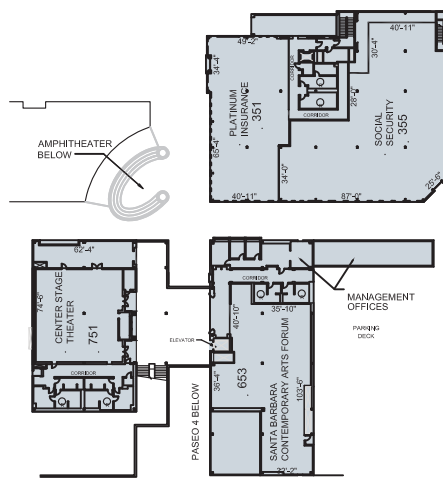

STATE STREET

CANON PERDIDO STREET

ORTEGA STREET

GROUND LEVEL FLOOR

CHICO'S STORAGE 723

CHAPALA STREET

SECURITY OFFICE

- ANCHOR
- MALL
- PARKING STRUCTURE

UPPER FLOOR